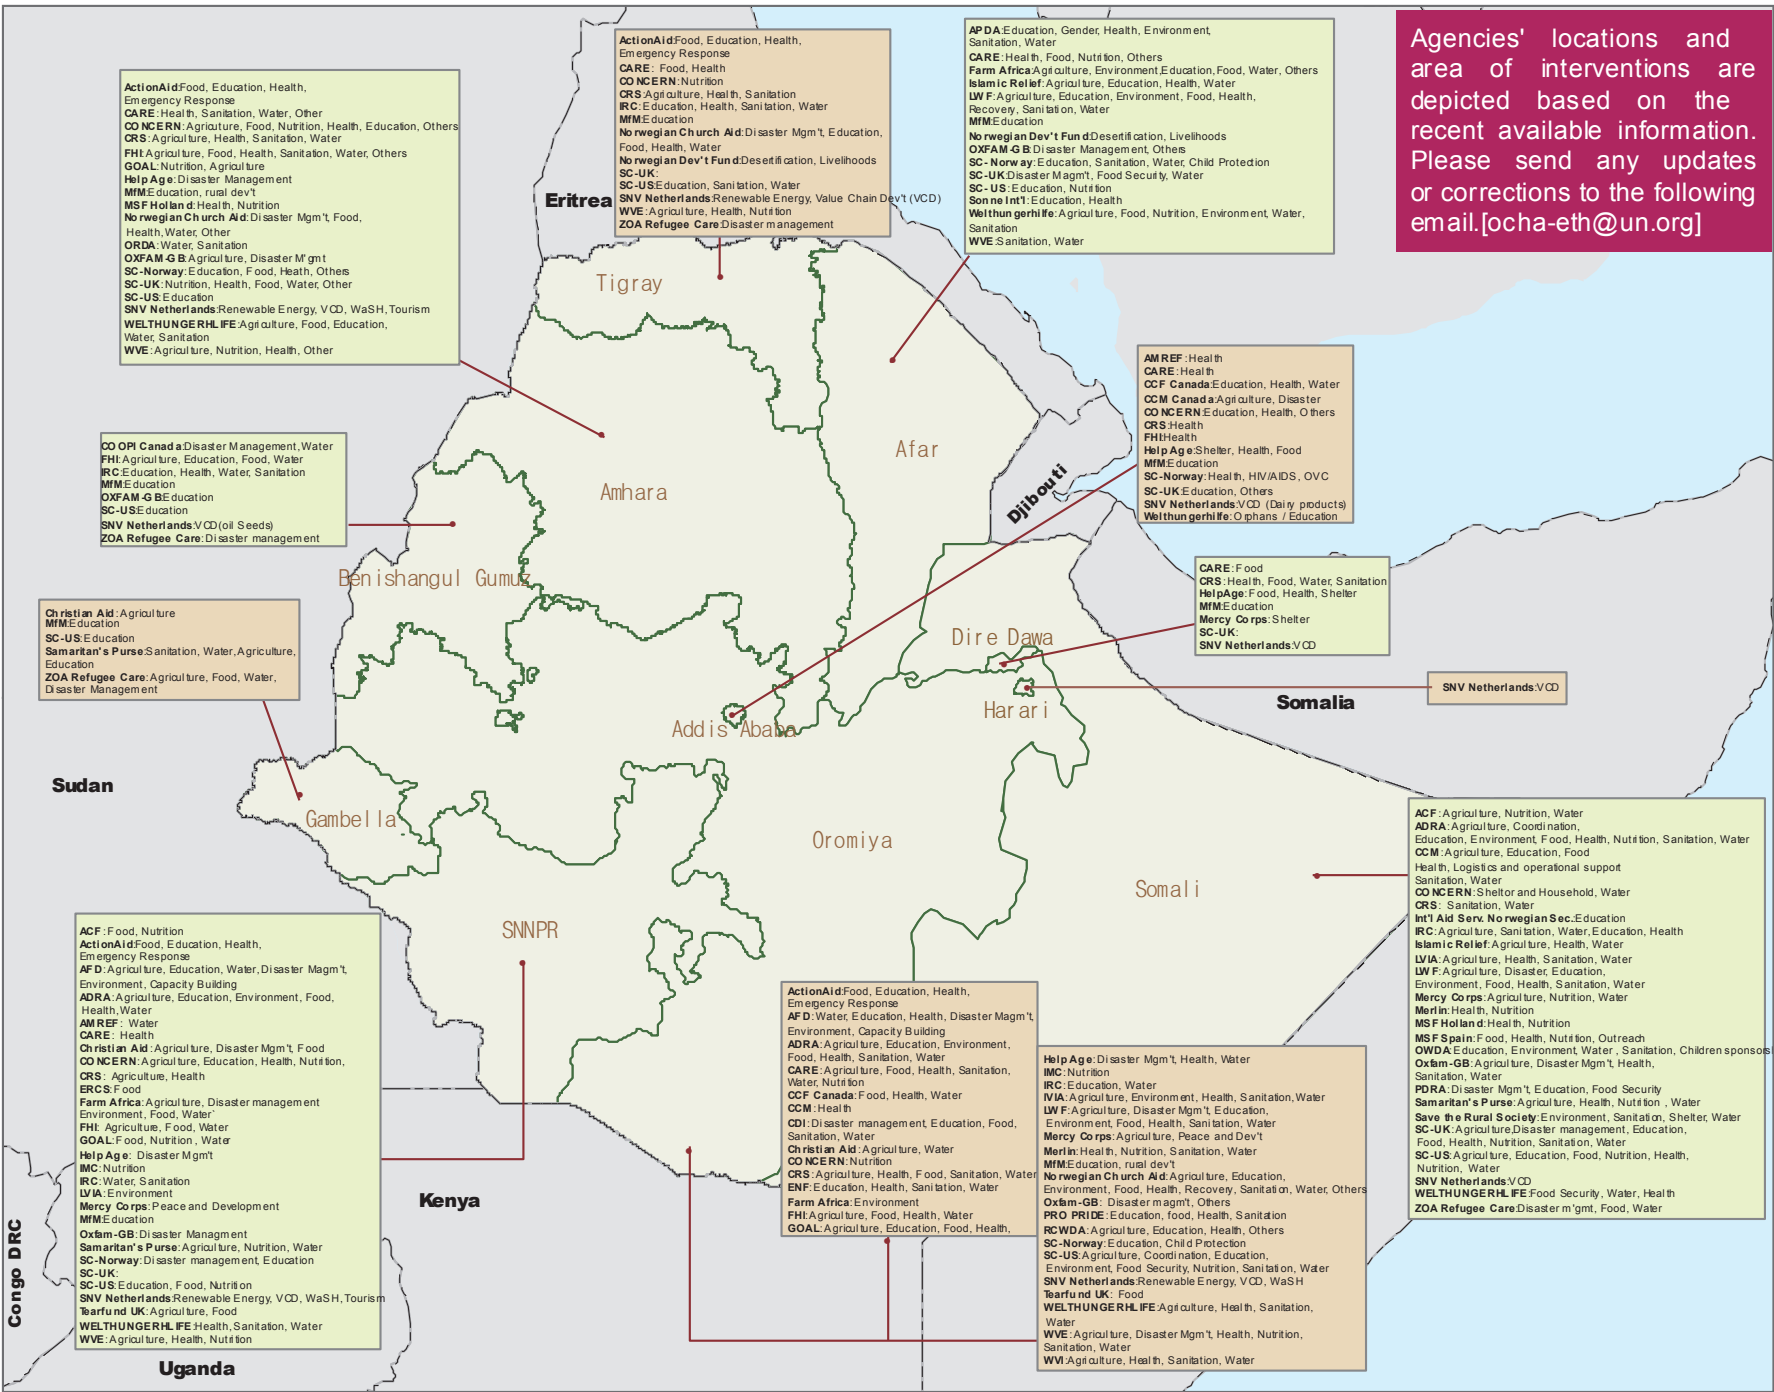

ETHIOPIA - National NGO 3W Map

11 March 2010

Agencies' locations and area of interventions are depicted based on the recent available information. Please send any updates or corrections to the following email. [ocha-eth@un.org]

Legend

- International Boundary
- Regional Boundary

Map Doc Name: 14_3W_003_ETHIOPIA_022510_A4
Creation Date: 11 Mar. 2010
Web Resource: <http://ochaonline.un.org/ethiopia>
Contact address: ocha-eth@un.org