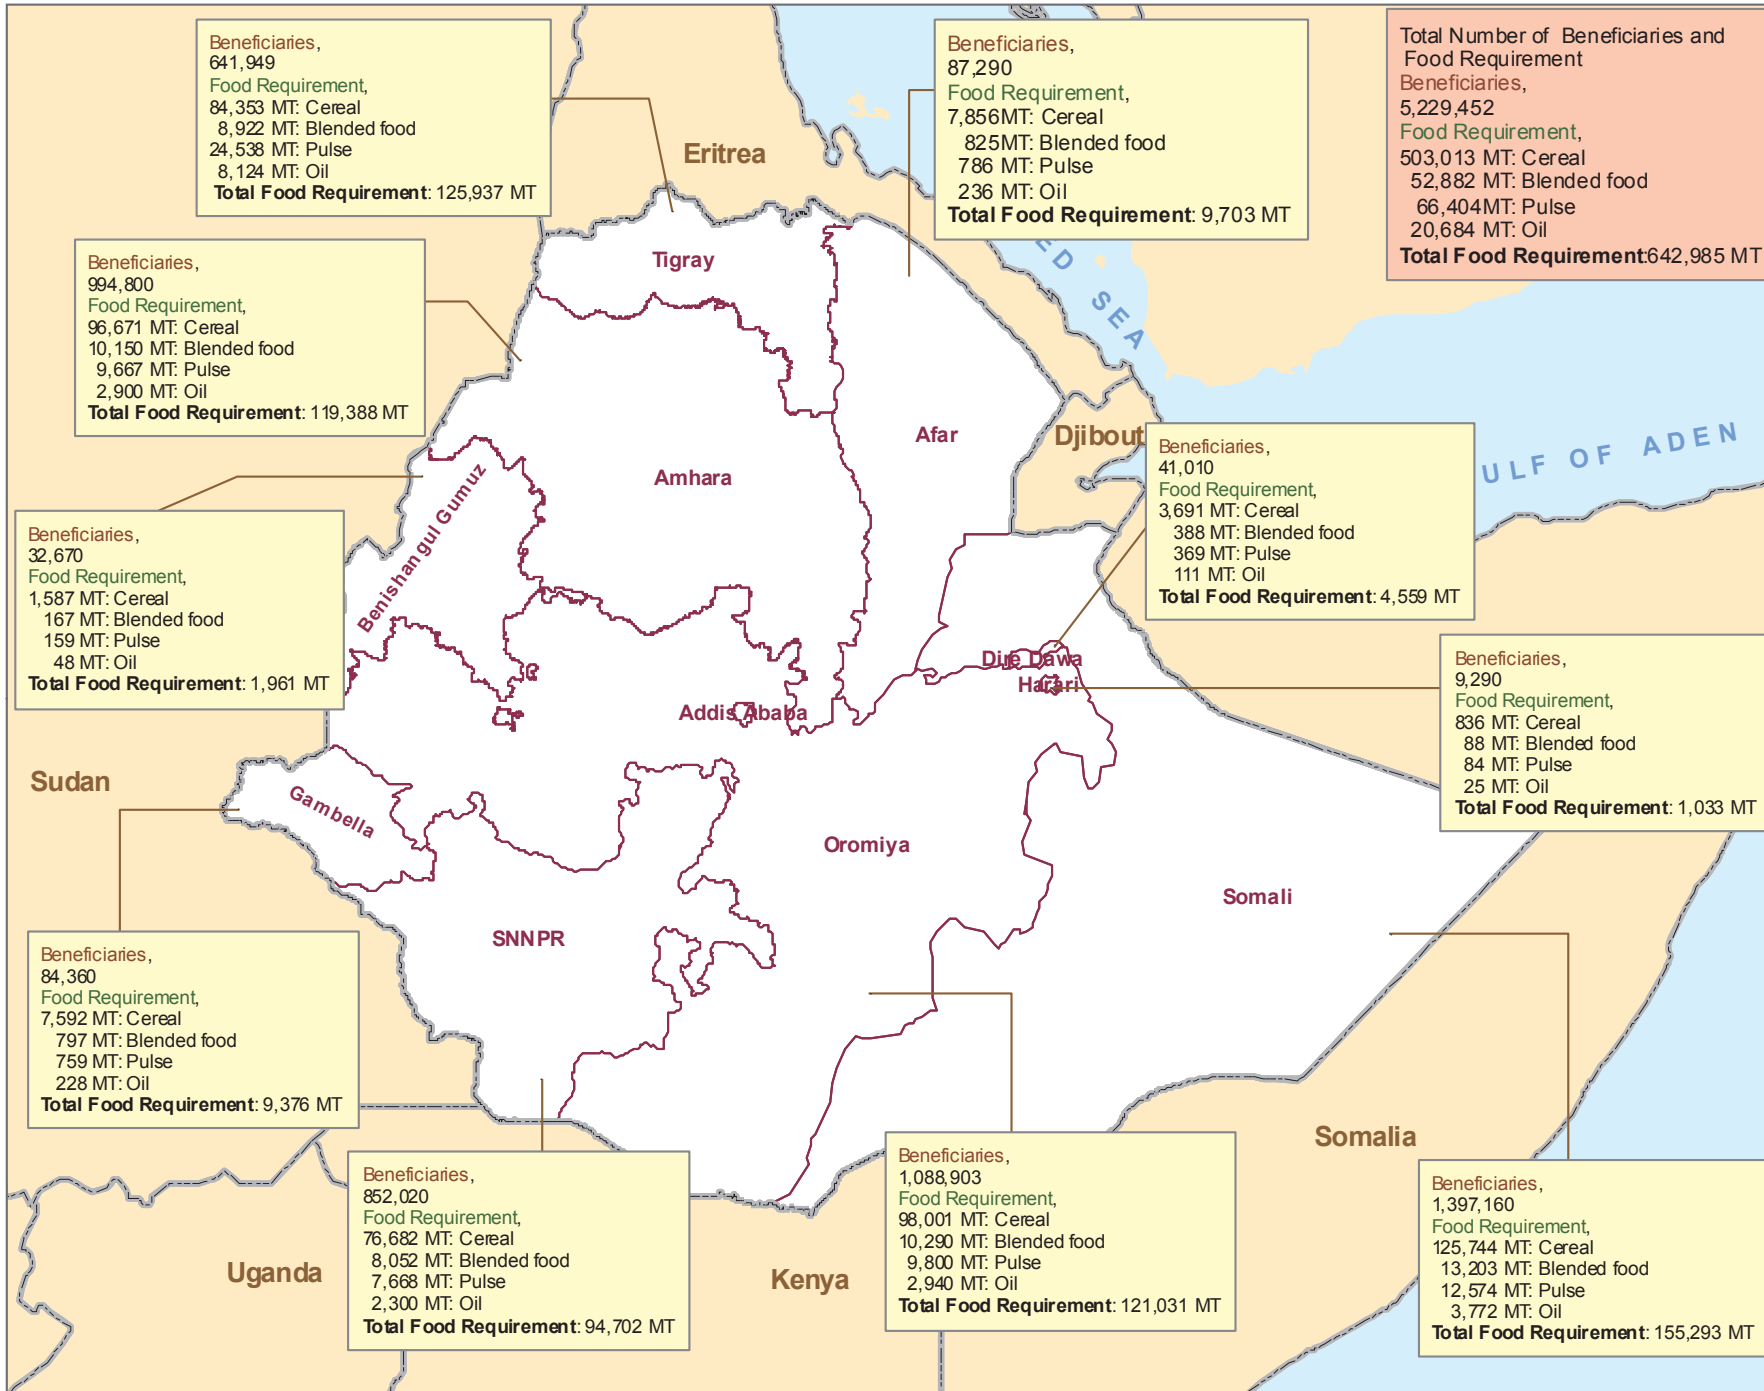

# ETHIOPIA - Affected Population and Food Requirement by Region [in 2010]

02 June 2010

### Legend

-  International Boundary
-  Regional Boundary

Map Doc Name: 20\_APP\_001\_REQ-2010\_060210\_A4  
 Creation Date: 02 Jun. 2010  
 Web Resources: <http://ochaonline.un.org/ethiopia>  
 Contact address: ocha-eth@un.org

**Disclaimers:**  
 The designations employed and the presentation of material on this map do not imply the expression of any opinion whatsoever on the part of the Secretariat of the United Nations concerning the legal status of any country, territory, city or area or of its authorities, or concerning the delimitation of its frontiers or boundaries.